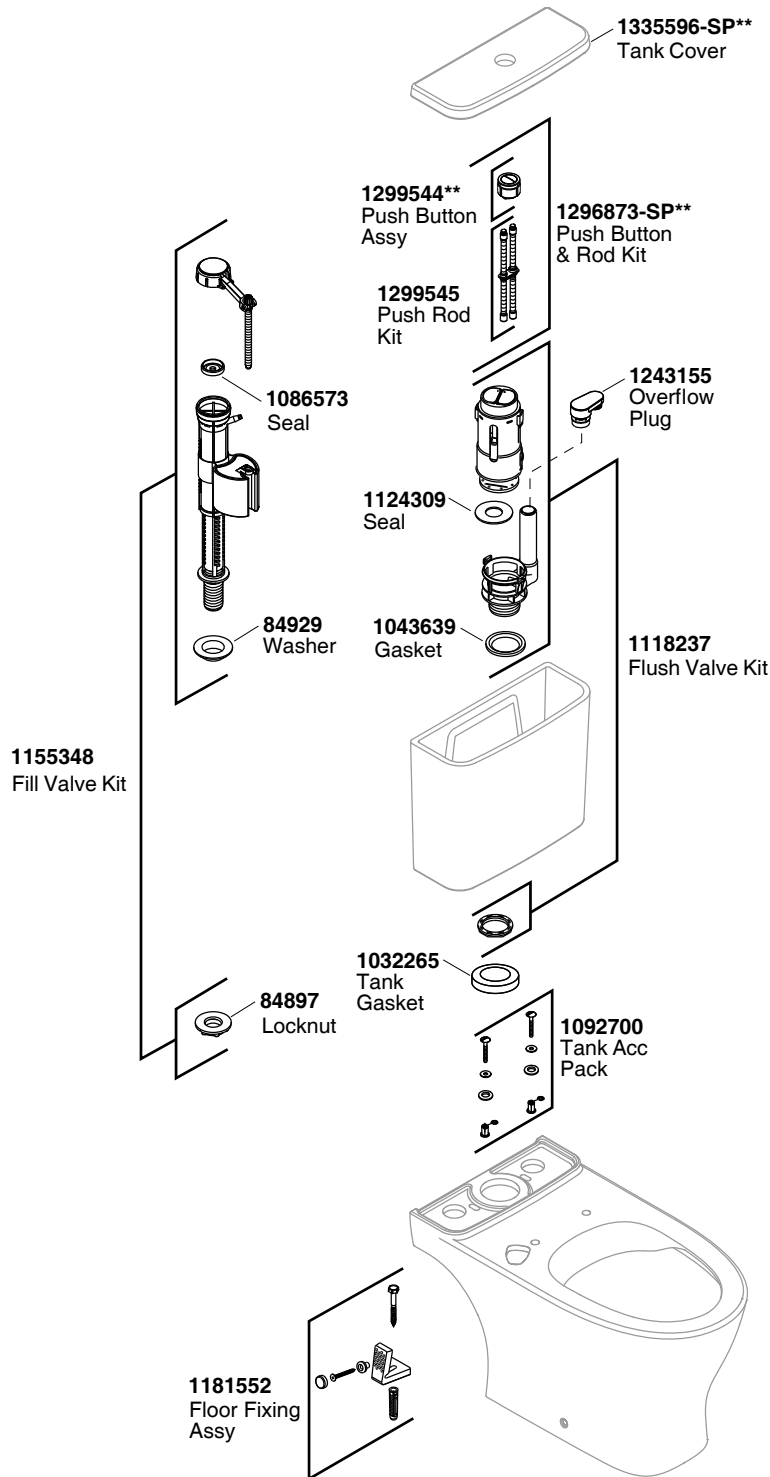

Model Toilet	Bowl	Tank	Connector
K-31117K-HC**	K-31113K-HC**	K-21003K-**	1084337-A

**Finish/color code must be specified when ordering.